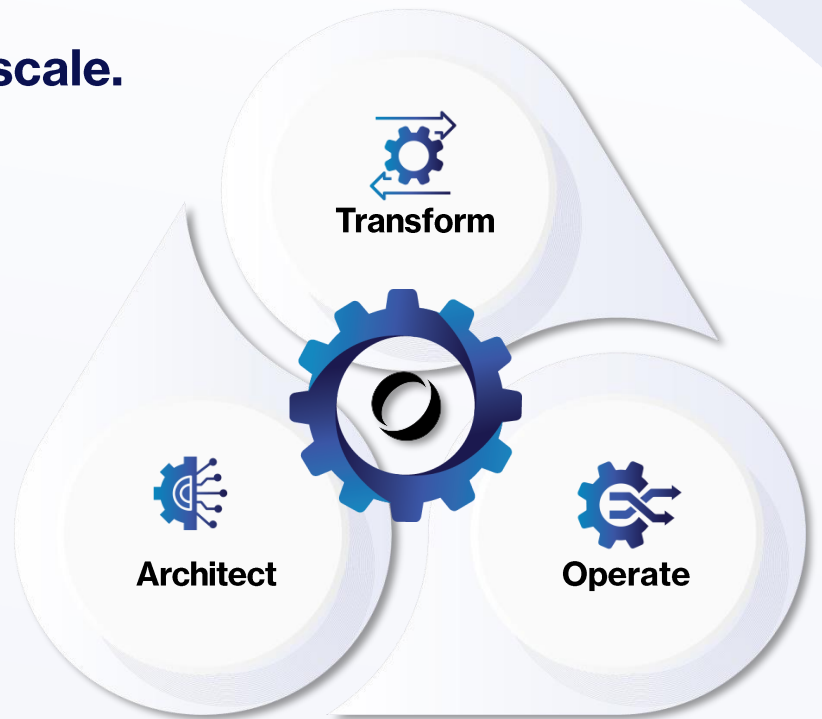

Data Center Fabric

Accelerate and protect your workloads with secure connectivity that's easy to scale.

Our Approach

The Data Center Fabric solution provides a comprehensive approach to designing, deploying and optimizing data center network connectivity tailored to your application and user requirements. This ensures a robust, secure and scalable fabric architecture.

What's Included

- Architecture recommendations aligning to industry best practices
- A modern fabric design with a focus on security, performance and scalability
- Comparison of vendor features and available options
- Migration assistance and documentation
- Troubleshooting and remediation of existing network
- Documentation and knowledge transfer
- “White-glove” project management